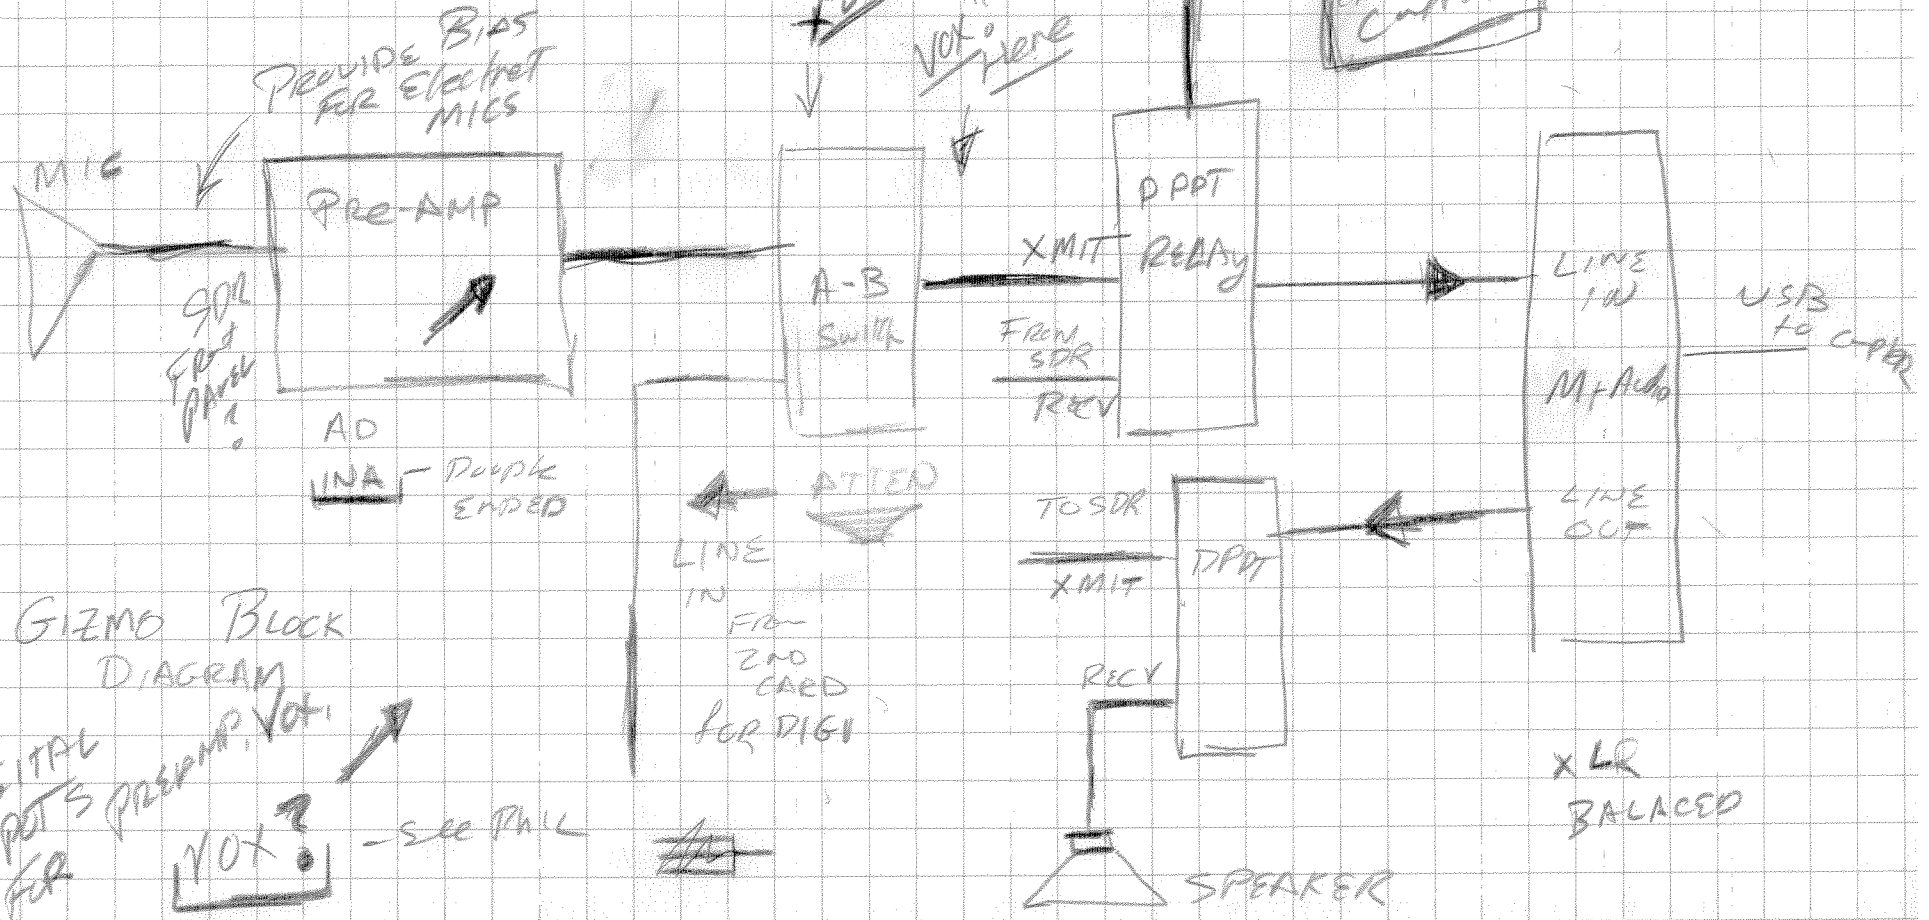

BALANCED!!

INDICATOR
LED'S
SP

ANALOG DEVICES
LINEAR DEVICES

FAST SIZE
SOLID
STATE

GIZMO BLOCK
DIAGRAM

DIGITAL
POT'S
FOR
PREAMP, VOX

15 PIN X2 LOOP THRU

USB USES BOTTOM 4 PINS X2
SERIAL USB 5, 6 OPEN 57

X2 PIN 7
PIN 10

T/R INDICATOR
PTT IN

T/R OUT
AMPLIFIER

PTT IN AS
ACCESSORY
CONNECTS

BALANCED XLR 1/8 INCH